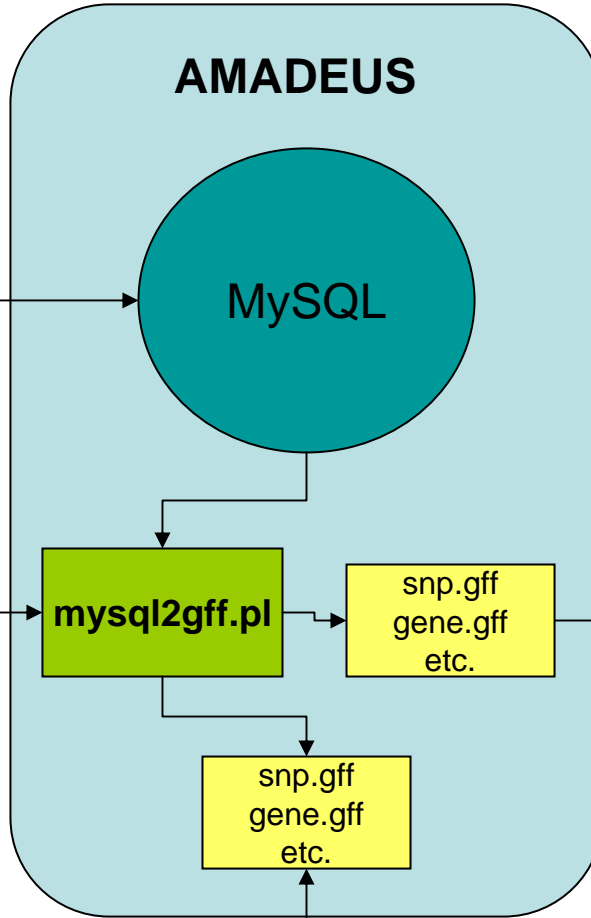

Data from Teams

Runs this script  
With options ( **hint: -s and -h**)  
to create appropriate gff  
formatted files for artemis or  
ensembl

End User  
Anywhere in the world

Needs plain GFF file  
(Without header)

Goes over to amadeus using URL

Needs GFF file  
(With header for  
decoration of tracks)